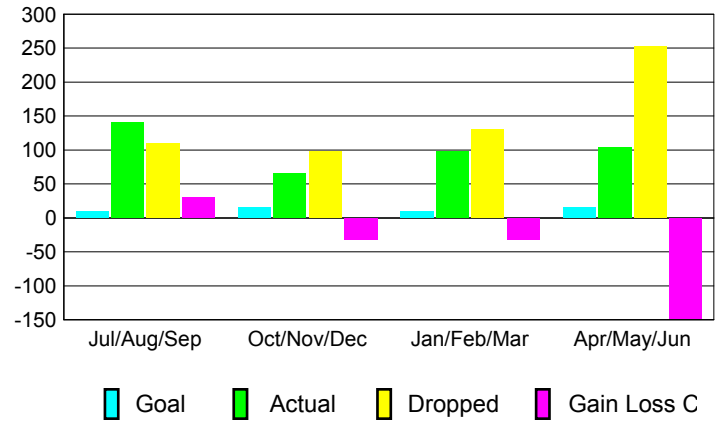

GMT: **Junichi Takata**

Location: **JAPAN**

GMT CA: **5**

CLUBS

Month	New Club Goal	Actual New Clubs	Actual Dropped Clubs	Gain/Loss of Clubs
2012-2013				
Jul/Aug/Sep	0	0	0	0
Oct/Nov/Dec	0	0	0	0
Jan/Feb/Mar	0	0	0	0
Apr/May/June	0	0	2	-2
Totals	0	0	2	-2

Club Results 2012-2013

Goal, New, Dropped, Gain/Loss

YTD Status Quo Clubs 2012-2013

Status Quo Clubs Compared to Status Quo Members

Club Gain/Loss 2012-2013

MEMBERSHIP

Month	Net Memb Goal	Actual New Memb	Actual Dropped Memb	Gain/Loss of Memb
2012-2013				
Jul/Aug/Sep	10	140	110	30
Oct/Nov/Dec	15	66	98	-32
Jan/Feb/Mar	10	98	130	-32
Apr/May/June	15	104	252	-148
Totals	50	408	590	-182

Membership Results 2012-2013

Goal, New, Dropped, Gain/Loss

Gender Comparison 2012-2013

Membership Gain/Loss 2012-2013